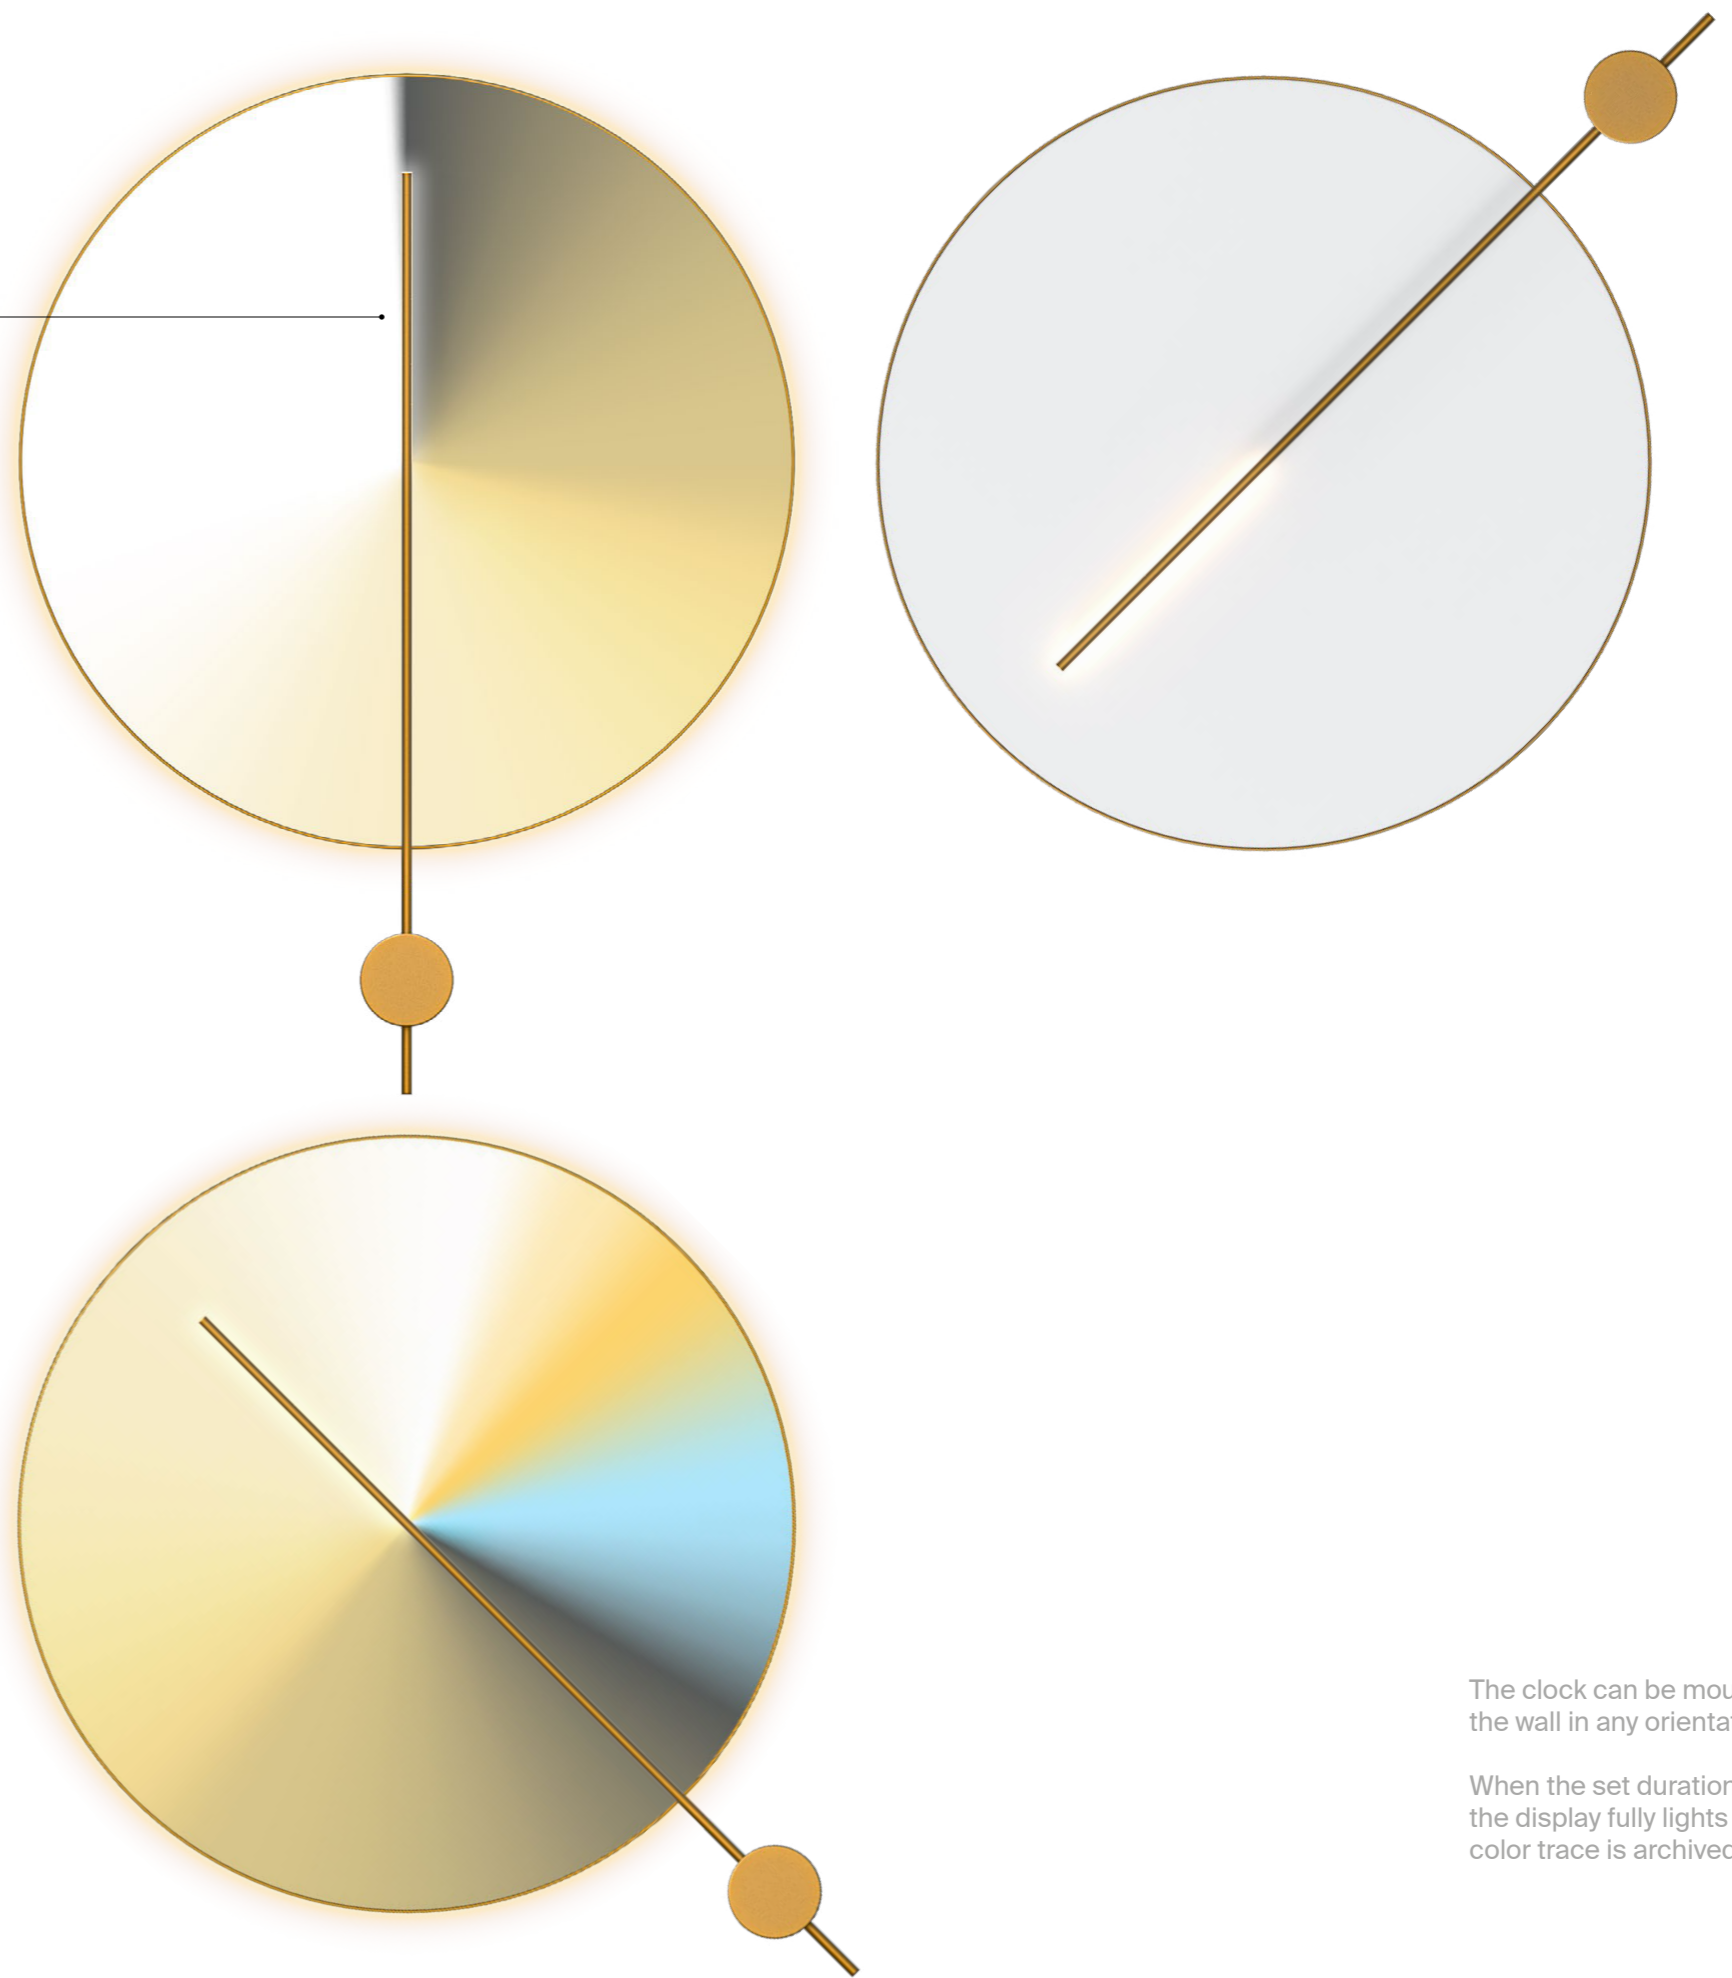

A clock that records time
through visible traces

A personal branding project for Sein, a fictional studio that creates objects from its brand story. Sein imagines time as something to be seen, traced, and remembered—not just measured.

TRACE / VISIBLE / PRESENCE

Brand Colors

Usage

sein is creative studio based in New York. sein pursues
a world where time is not only measured, but seen,
traced, and remembered.

/trace
/duration:

As part of the branding project, I designed Light Clock, the first object imagined by Sein. It visualizes the brand's core idea by tracing time as a visible presence.

The display face rotates 360° over a set duration, and color gradually builds along its surface to reveal the passage of time.

2) The selected color is synchronized with both the fixed light source and the display. The current color is traced on the display as it rotates.

1) Tap to mark the moment and leave a trace of it in color.

The clock can be mounted on the wall in any orientation.

When the set duration ends, the display fully lights up, and the color trace is archived in the app.