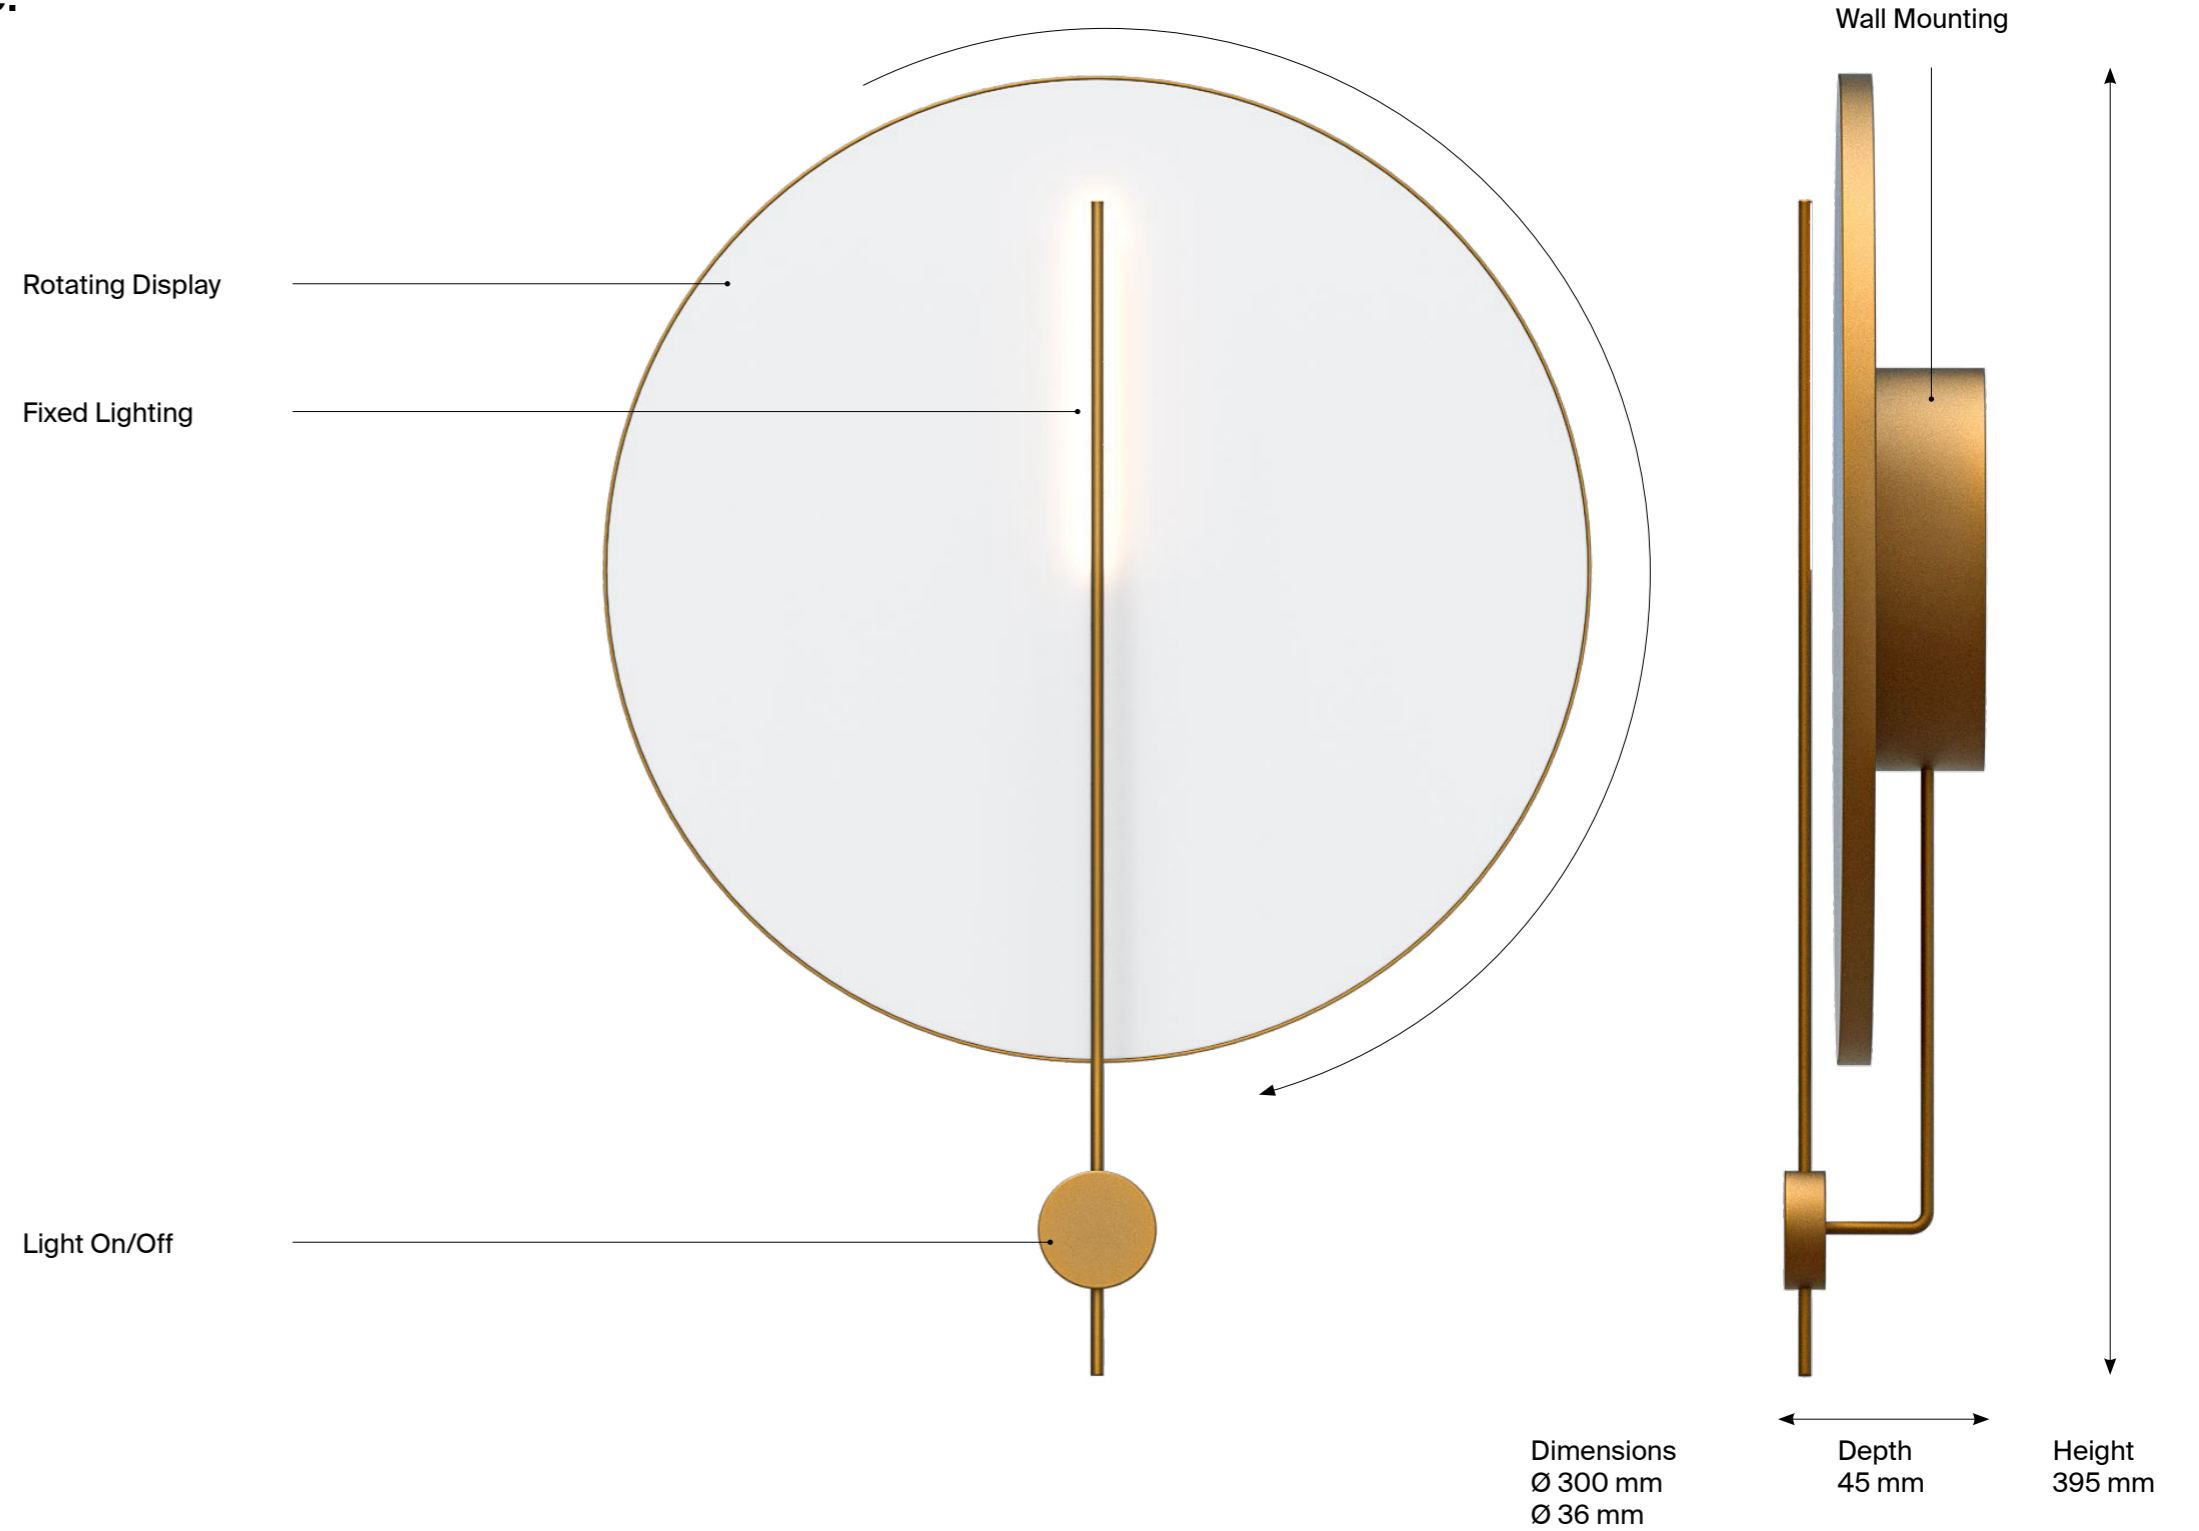

A clock that records time
through visible traces

A personal branding project for Sein, a fictional studio that creates objects from its brand story. Sein imagines time as something to be seen, traced, and remembered—not just measured.

TRACE / VISIBLE / PRESENCE

Brand Colors

Usage

sein is creative studio based in New York. sein pursues
a world where time is not only measured, but seen,
traced, and remembered.

/trace
/duration:

As part of the branding project, I designed Light Clock, the first object imagined by Sein. It visualizes the brand's core idea by tracing time as a visible presence.

The display face rotates 360° over a set duration, and color gradually builds along its surface to reveal the passage of time.

2) The selected color is synchronized with both the fixed light source and the display. The current color is traced on the display as it rotates.

1) Tap to mark the moment and leave a trace of it in color.

The clock can be mounted on the wall in any orientation.

When the set duration ends, the display fully lights up, and the color trace is archived in the app.