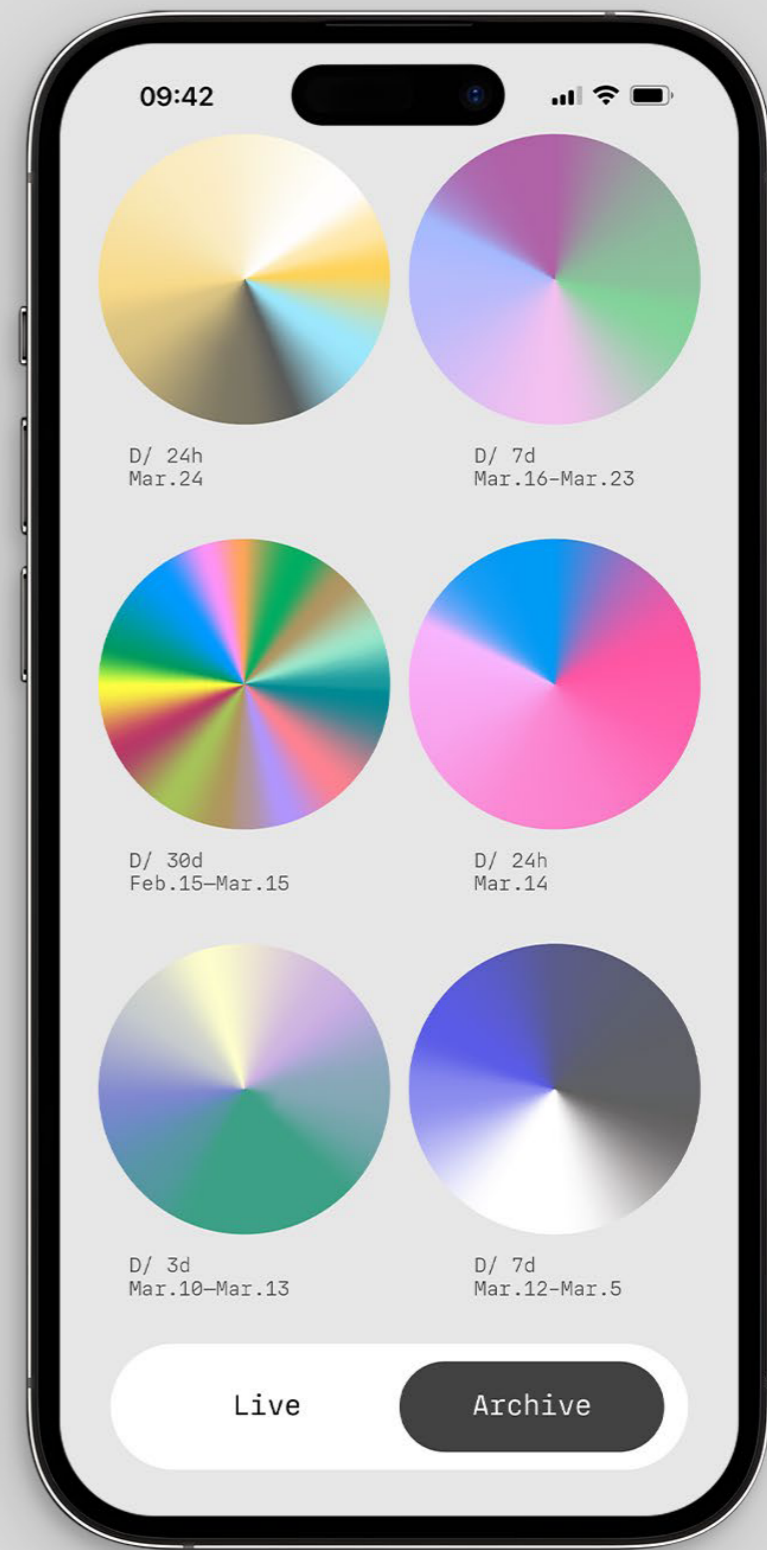

Object Design

**Mold makes visible what
time leaves behind.**

**Through its growth,
it visualizes the
accumulation of time**

An object that can visualize
how much time has passed
—not just tell time, but reveal
it through traces

The display face rotates 360° over a set duration, and color gradually builds along its surface to reveal the passage of time.

2) The selected color is synchronized with both the fixed light source and the display. The current color is traced on the display as it rotates.

1) Tap to mark the moment and leave a trace of it in color.

The clock can be mounted on the wall in any orientation.

When the set duration ends, the display fully lights up, and the color trace is archived in the app.

L) Package Box
R) Brand Poster

App Screens

Light Clock visualizes time and helps you stay present. Your past traces are archived in the app.

42 Crosby Street,
Studio 2B, NY 10012

sein pursues a world where time
is not only measured, but seen,
traced, and remembered.