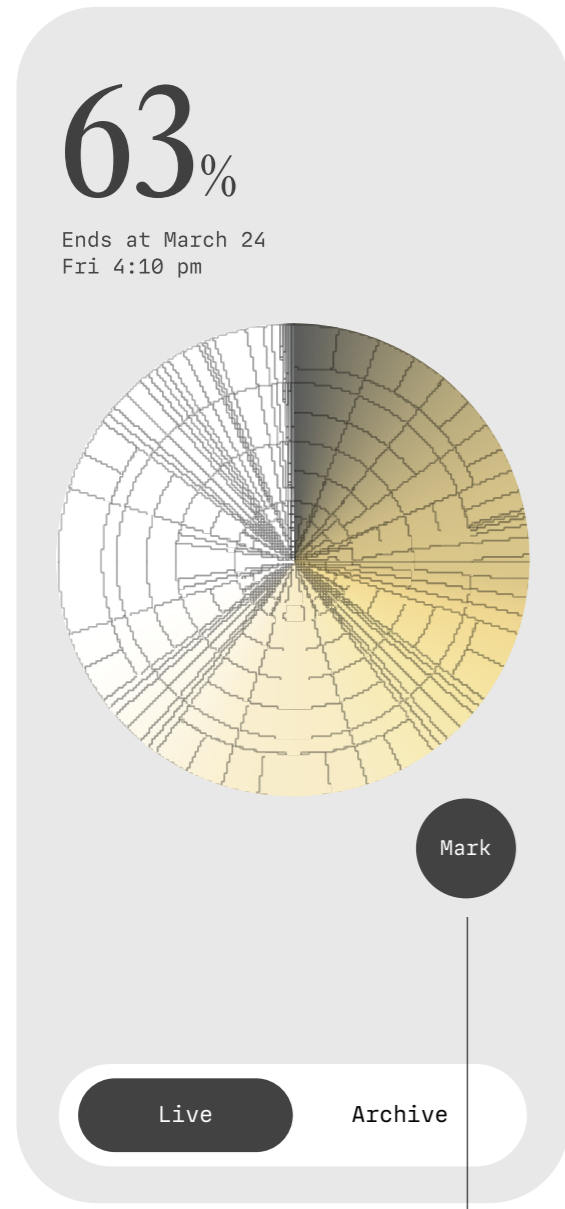

Object Design

**Mold makes visible what
time leaves behind.**

**Through its growth,
it visualizes the
accumulation of time**

An object that can visualize
how much time has passed
—not just tell time, but reveal
it through traces

TRACE / VISIBLE / PRESENCE

Brand Colors

Usage

sein is creative studio based in New York. sein pursues
a world where time is not only measured, but seen,
traced, and remembered.

/trace
/duration:

As part of the branding project, I designed Light Clock, the first object imagined by Sein. It visualizes the brand's core idea by tracing time as a visible presence.

The display face rotates 360° over a set duration, and color gradually builds along its surface to reveal the passage of time.

2) The selected color is synchronized with both the fixed light source and the display. The current color is traced on the display as it rotates.

1) Tap to mark the moment and leave a trace of it in color.

The clock can be mounted on the wall in any orientation.

When the set duration ends, the display fully lights up, and the color trace is archived in the app.